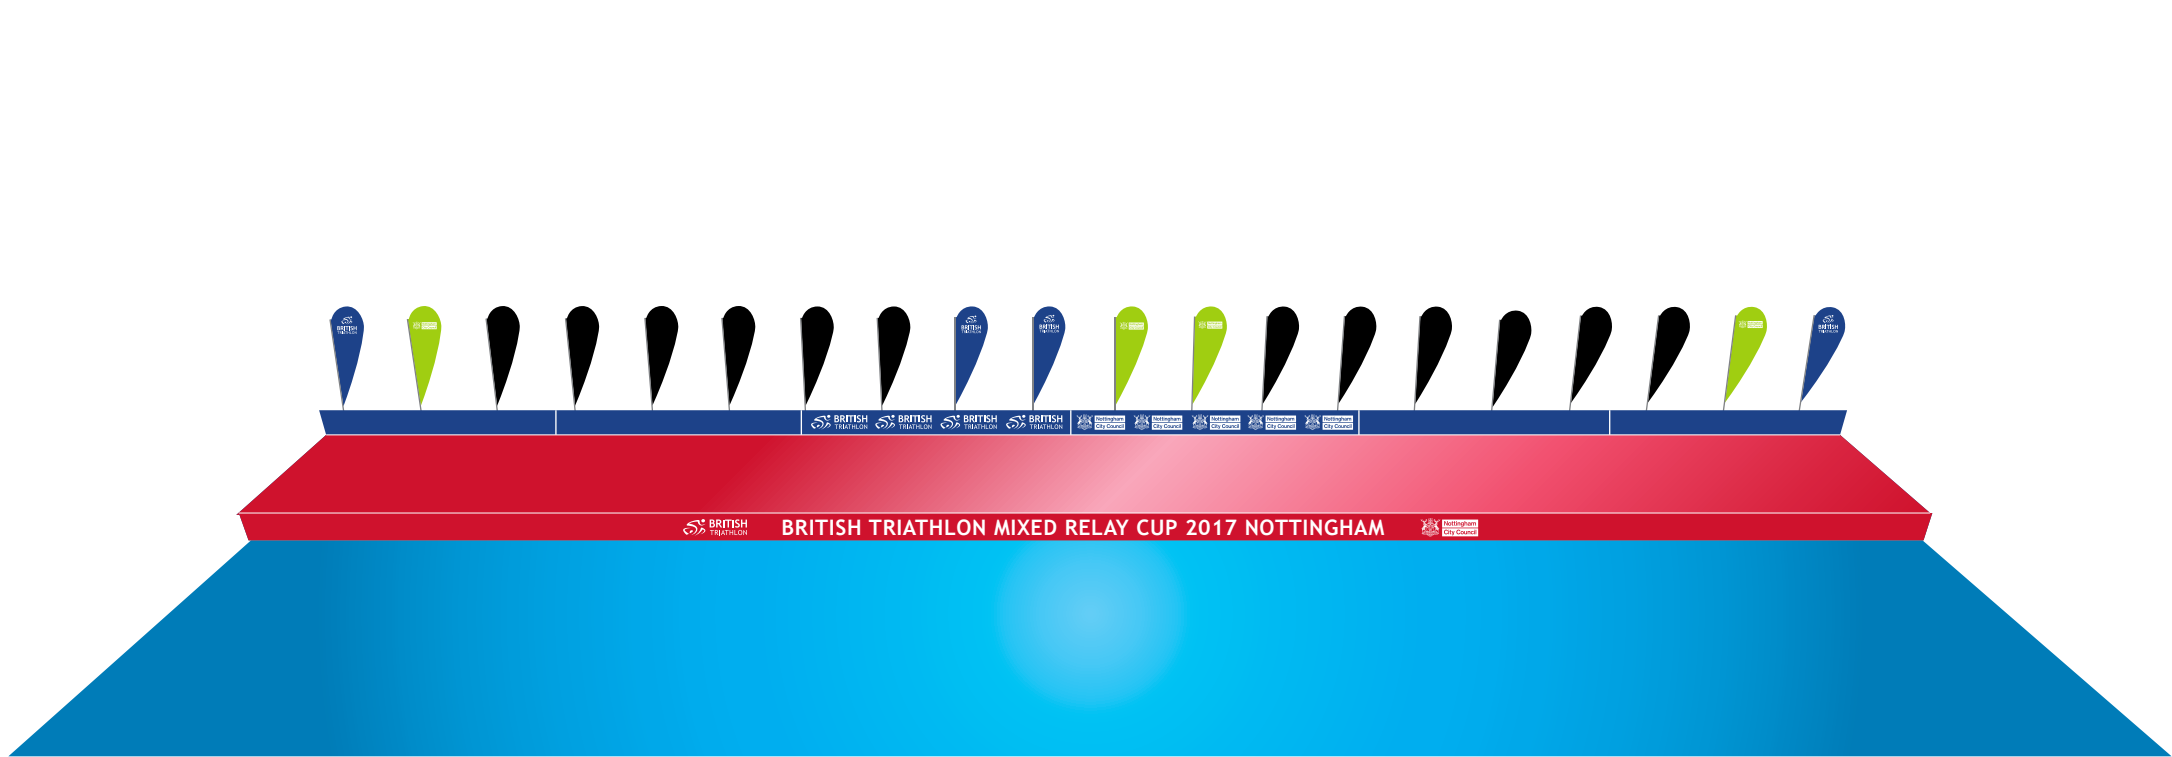

SWIM PONTOON (RED)