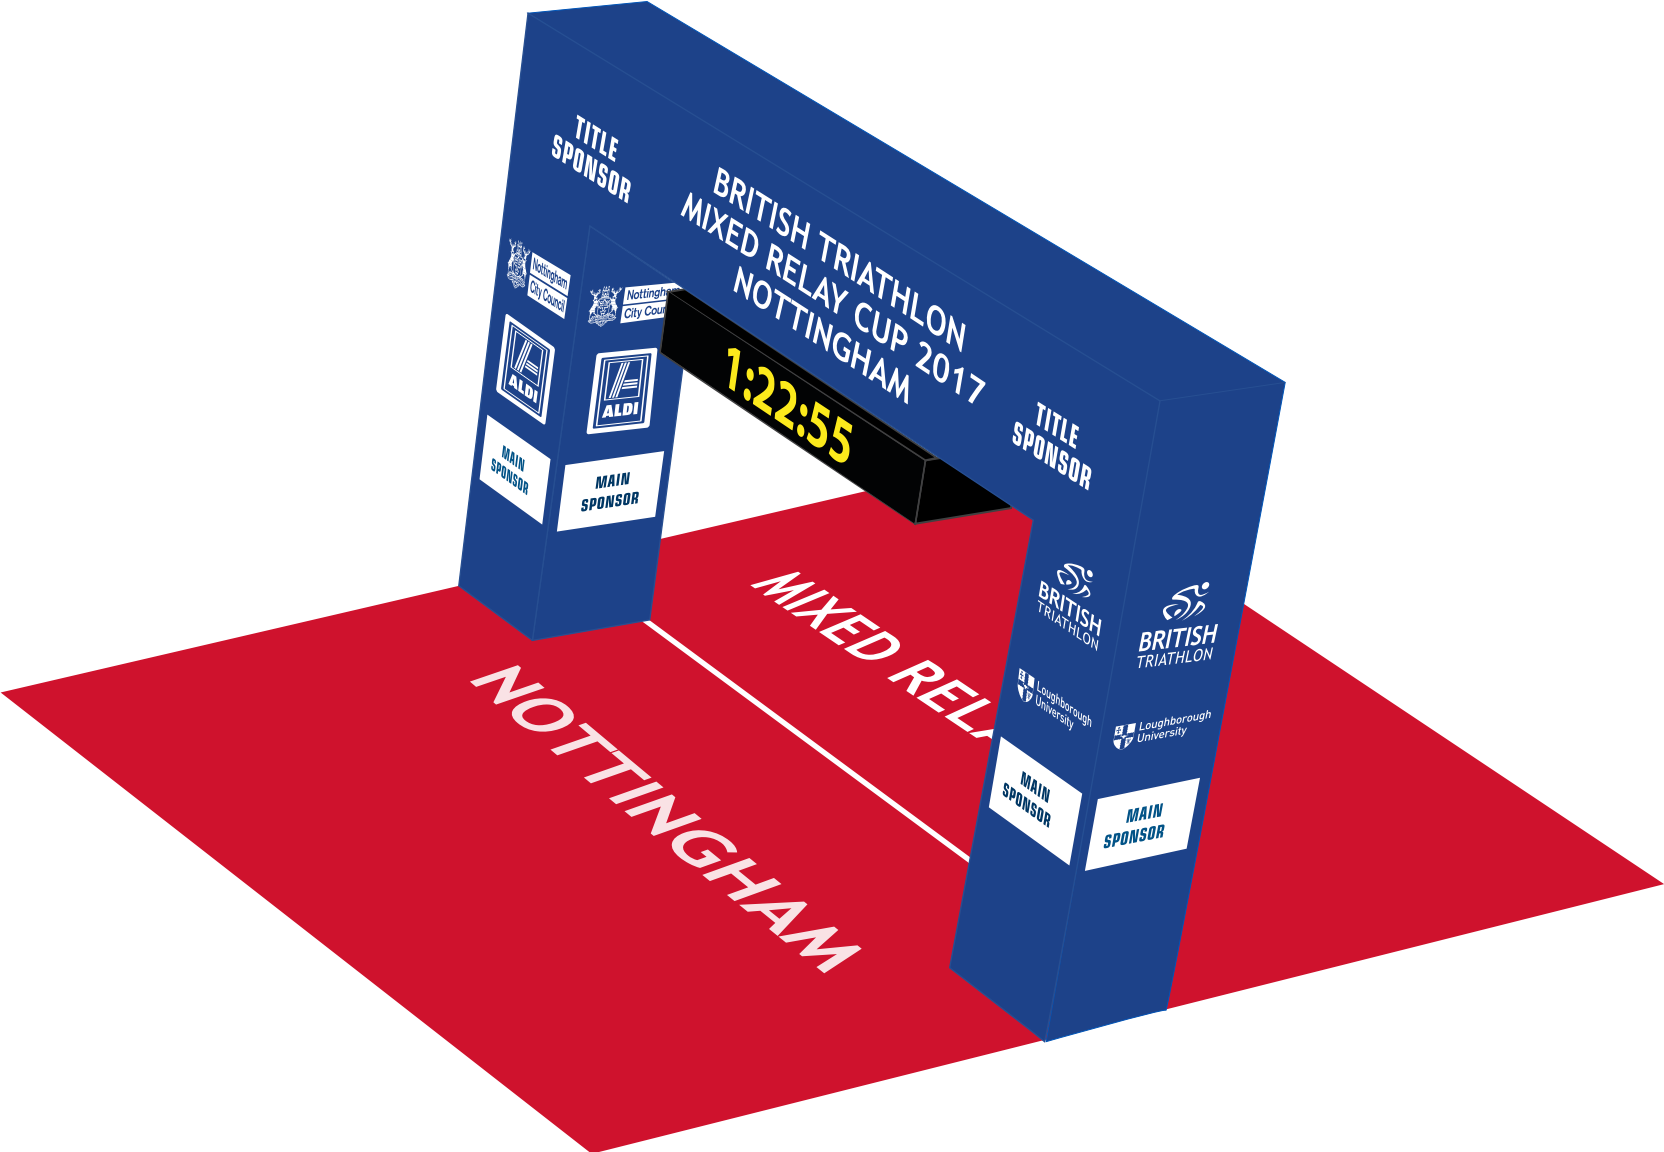

MAIN SPONSOR

BRITISH TRIATHLON

Loughborough University

MAIN SPONSOR

BRITISH TRIATHLON

TIMING PARTNER

Nottingham City Council

FINISH GANTRY - DESIGN 2 (ANGLE)