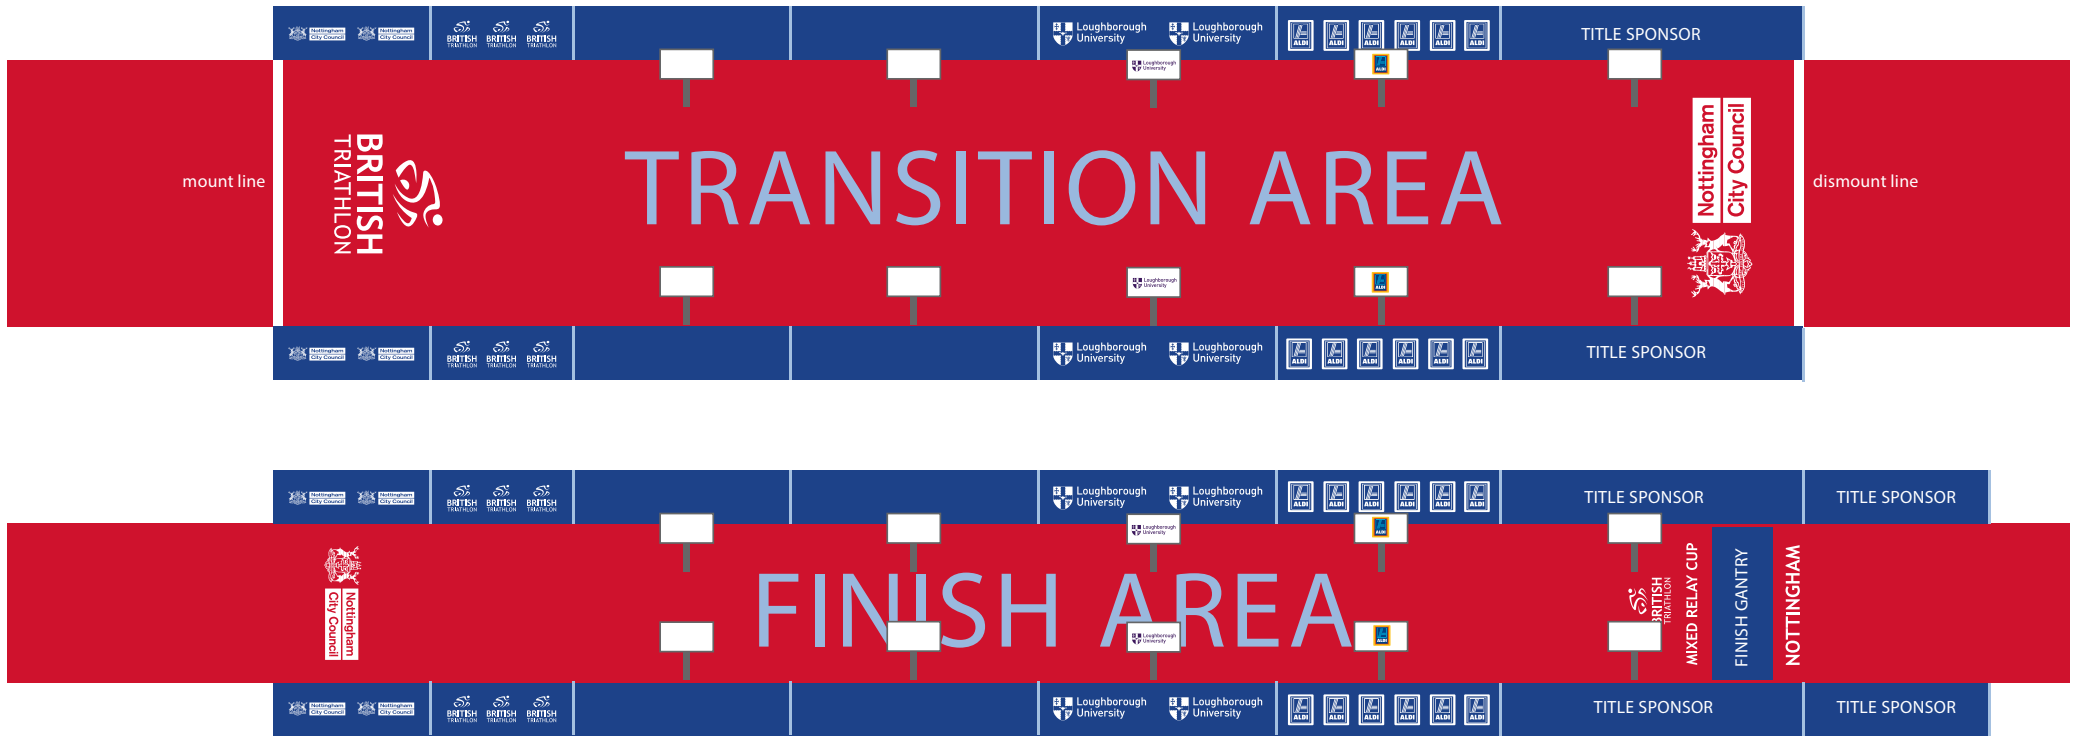

**MIXED RELAY
CUP 2017
NOTTINGHAM**

EVENT BRANDING

BRITISH TRIATHLON BRAND COLOURS

C99 M80 Y12 K1
R30 G66 B138
PANTONE 7687c

C11 M100 Y82 K3
R208 G18 B45
PANTONE 186c

C0 M0 Y0 K80
R87 G87 B86
Grey 80% Black

C0 M0 Y0 K0
R225 G225 B225
White

SWIM PONTOON (BLUE)

SWIM PONTOON (RED)

TRANSITION AND FINISH LINE

HARD BOARD

BOARDS 2500 MM

SPONSOR BOARD

FINISH GANTRY - DESIGN 1

FINISH LINE TAPE

SPONSOR

TITLE
SPONSOR

**BRITISH TRIATHLON MIXED
RELAY CUP 2017 NOTTINGHAM**

TITLE
SPONSOR

SPONSOR

SPONSOR

TITLE
SPONSOR