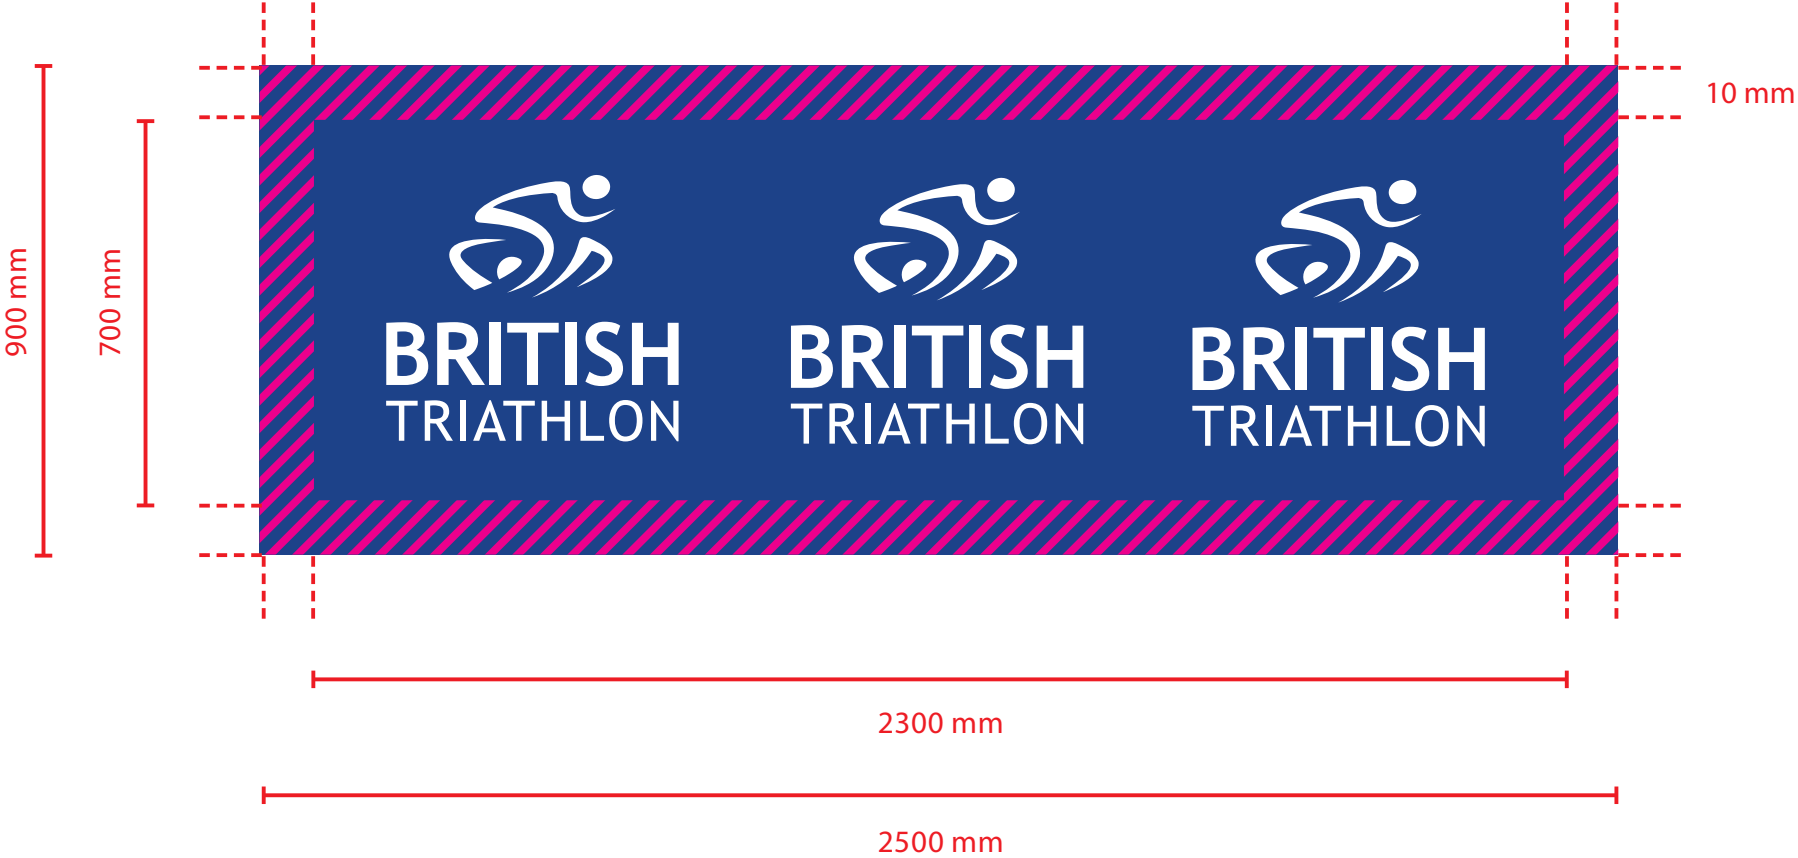

**MIXED RELAY
CUP 2017
NOTTINGHAM**

EVENT BRANDING

BRITISH TRIATHLON BRAND COLOURS

C99 M80 Y12 K1
R30 G66 B138
PANTONE 7687c

C11 M100 Y82 K3
R208 G18 B45
PANTONE 186c

C0 M0 Y0 K80
R87 G87 B86
Grey 80% Black

C0 M0 Y0 K0
R225 G225 B225
White

SWIM PONTOON (BLUE)

SWIM PONTOON (RED)

TRANSITION AND FINISH LINE

HARD BOARD

BOARDS 2500 MM

SPONSOR BOARD

FINISH GANTRY - DESIGN 1