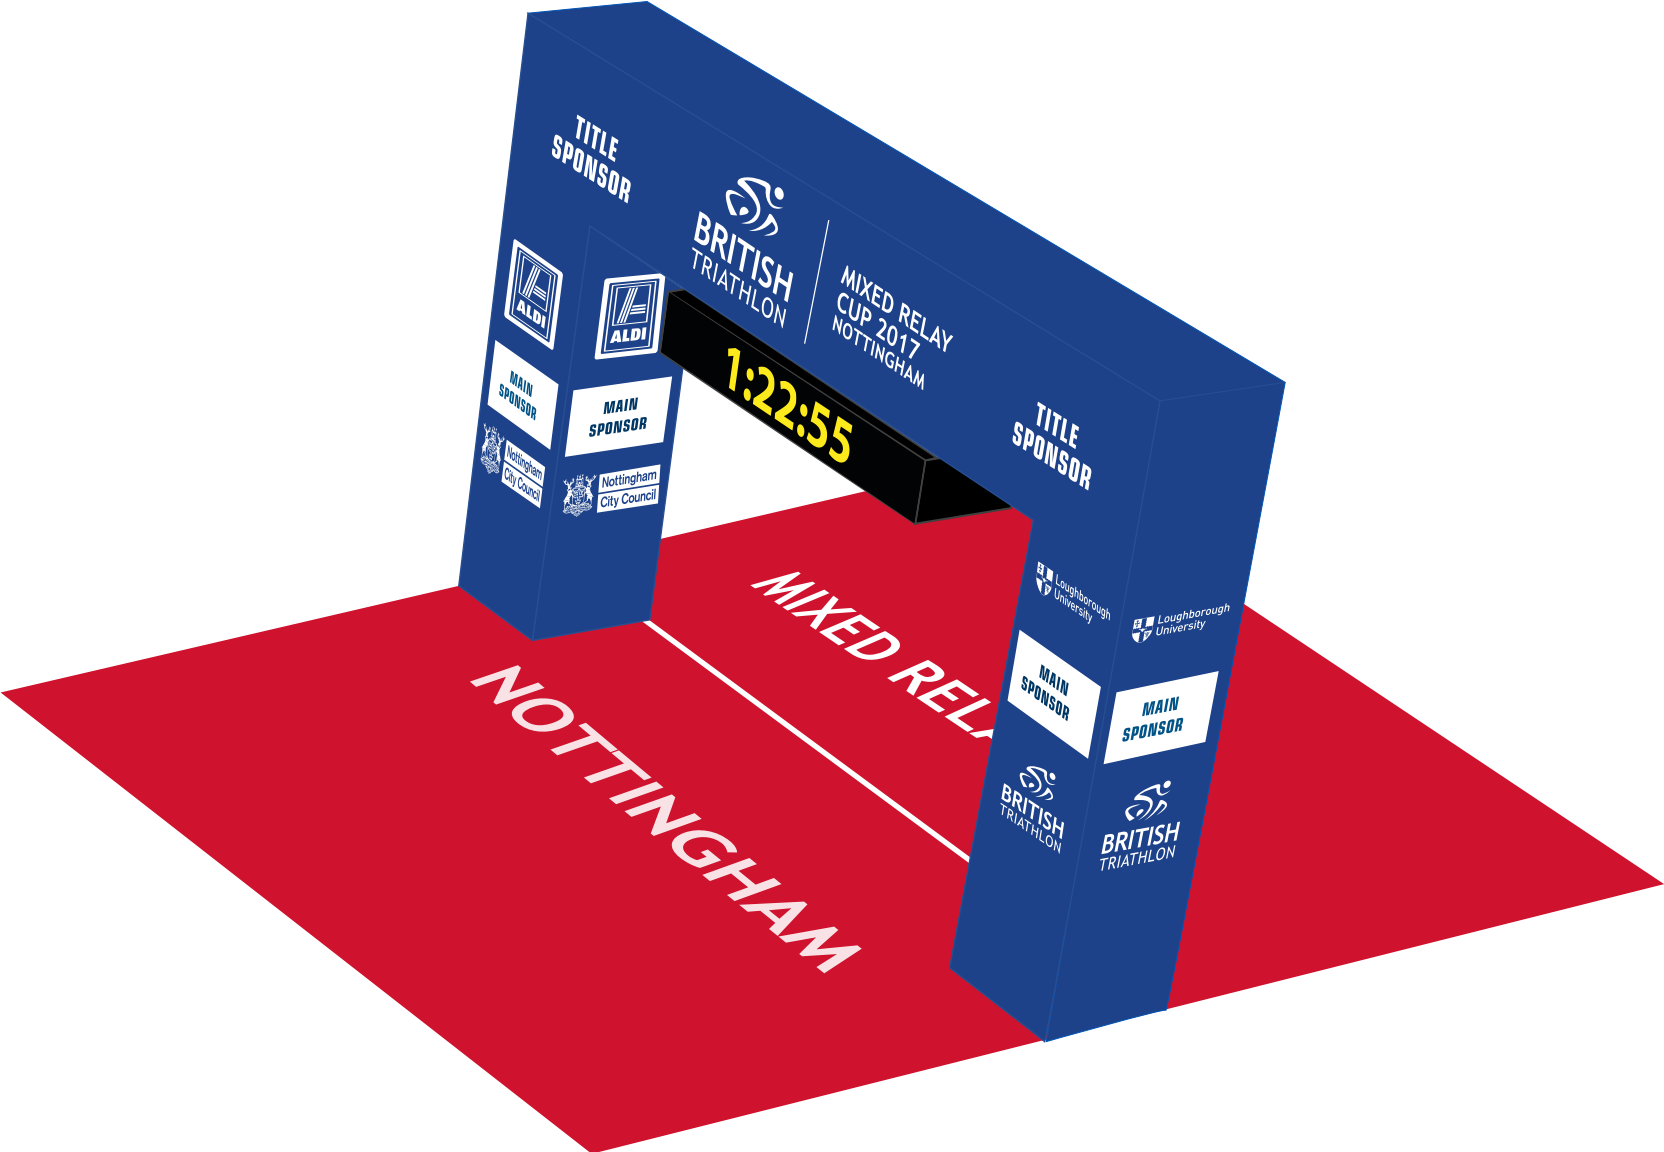

1:22:55

TIMING PARTNER

Nottingham
City Council

Loughborough
University

MAIN
SPONSOR

**BRITISH
TRIATHLON**

FINISH GANTRY - DESIGN 1 (ANGLE)

FINISH GANTRY - DESIGN 2